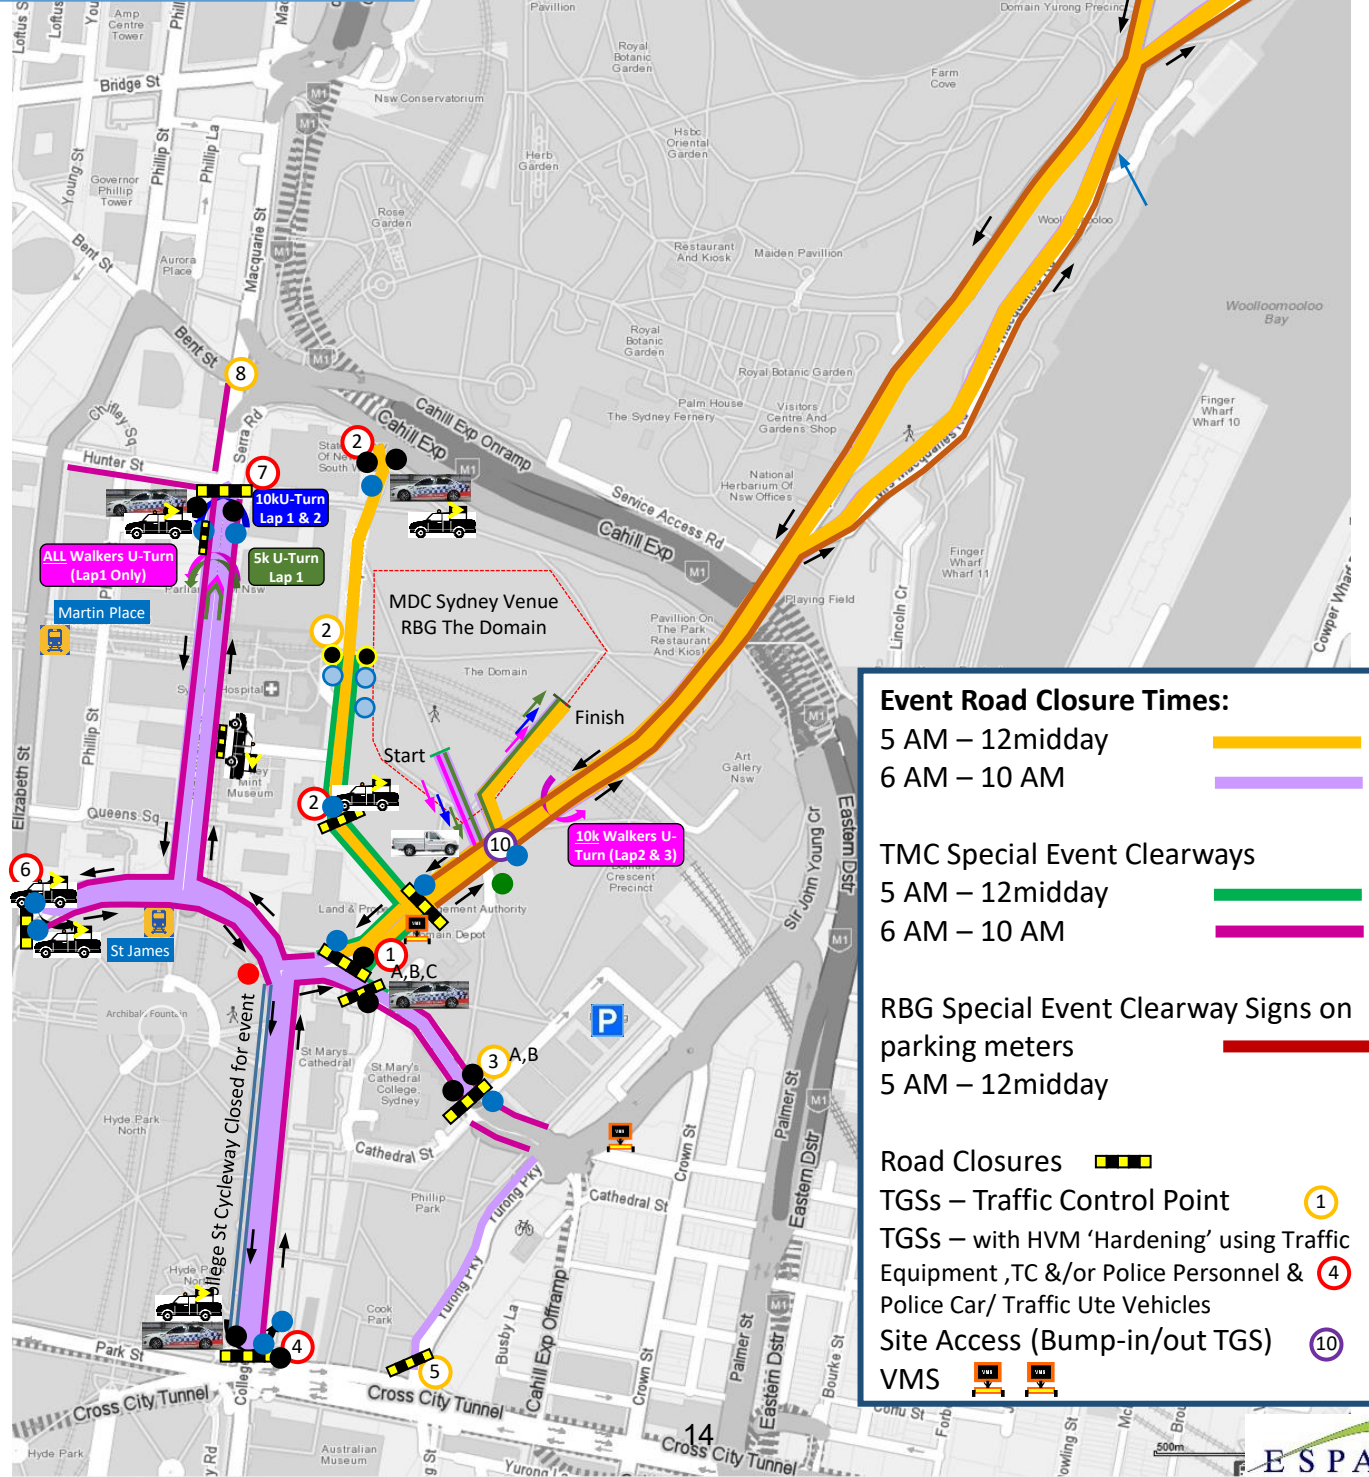

**2024 Start Times:**  
 Sydney Royal Botanic Gardens (The Domain)  
 5K Run (R5K): 7:00 AM  
 10K Run (R10K): 7:45 AM  
 ALL W5K & W10K Start: 8:30 AM

**Participant Identification & Timing Bibs:**

**Course Descriptions:**

- R5** — The 5K Running Course is 1 Full lap of Art Gallery Rd and Key CBD Roads
- R10** — The 10K Running Course is 2 Full laps of the 5K Course.
- W5** — The First Lap of the 5K and 10K Walking Courses use the same lap as the 5K Running Course to the Finish. The 10k Walk then U-Turns on Art Gallery Rd for Laps 2 & Lap 3 around Mrs Mac's Point.
- W10** —

5k Walkers U-Turn (1 Lap Only)  
 10k Walkers (laps 1, 2 & 3)

10k Runners U-Turn Lap 1 & Lap 2

5k Runners U-Turn (1 Lap Only)

**TGS Resources**  
**Various shifts (4:00am – 12:00pm):**  
 Traffic & Crse Manager (Julian S) ●  
 Traffic & Eqmnt Super ●  
 Traffic Controller (x 12) ●  
 Redeployed Traffic Controller (x3) ●  
 Police Supervisor: 1xCom+Veh ●  
 Traffic Police 10xTCP + 3 x Veh ●  
 HVP Police: 2xGen Duties + TCP2 ●

**Event Road Closure Times:**

- 5 AM – 12midday
- 6 AM – 10 AM

**TMC Special Event Clearways**

- 5 AM – 12midday
- 6 AM – 10 AM

**RBG Special Event Clearway Signs on parking meters**

- 5 AM – 12midday

**Road Closures**